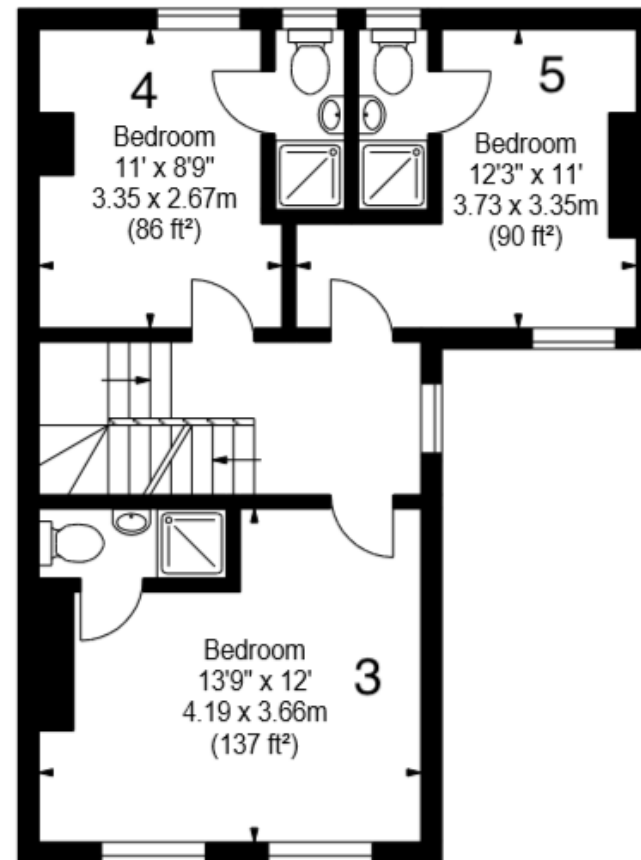

GROUND FLOOR

FIRST FLOOR

SECOND FLOOR

Property Details:

60 VICTORIA ROAD
 CAMBRIDGE
 CB4 3DU